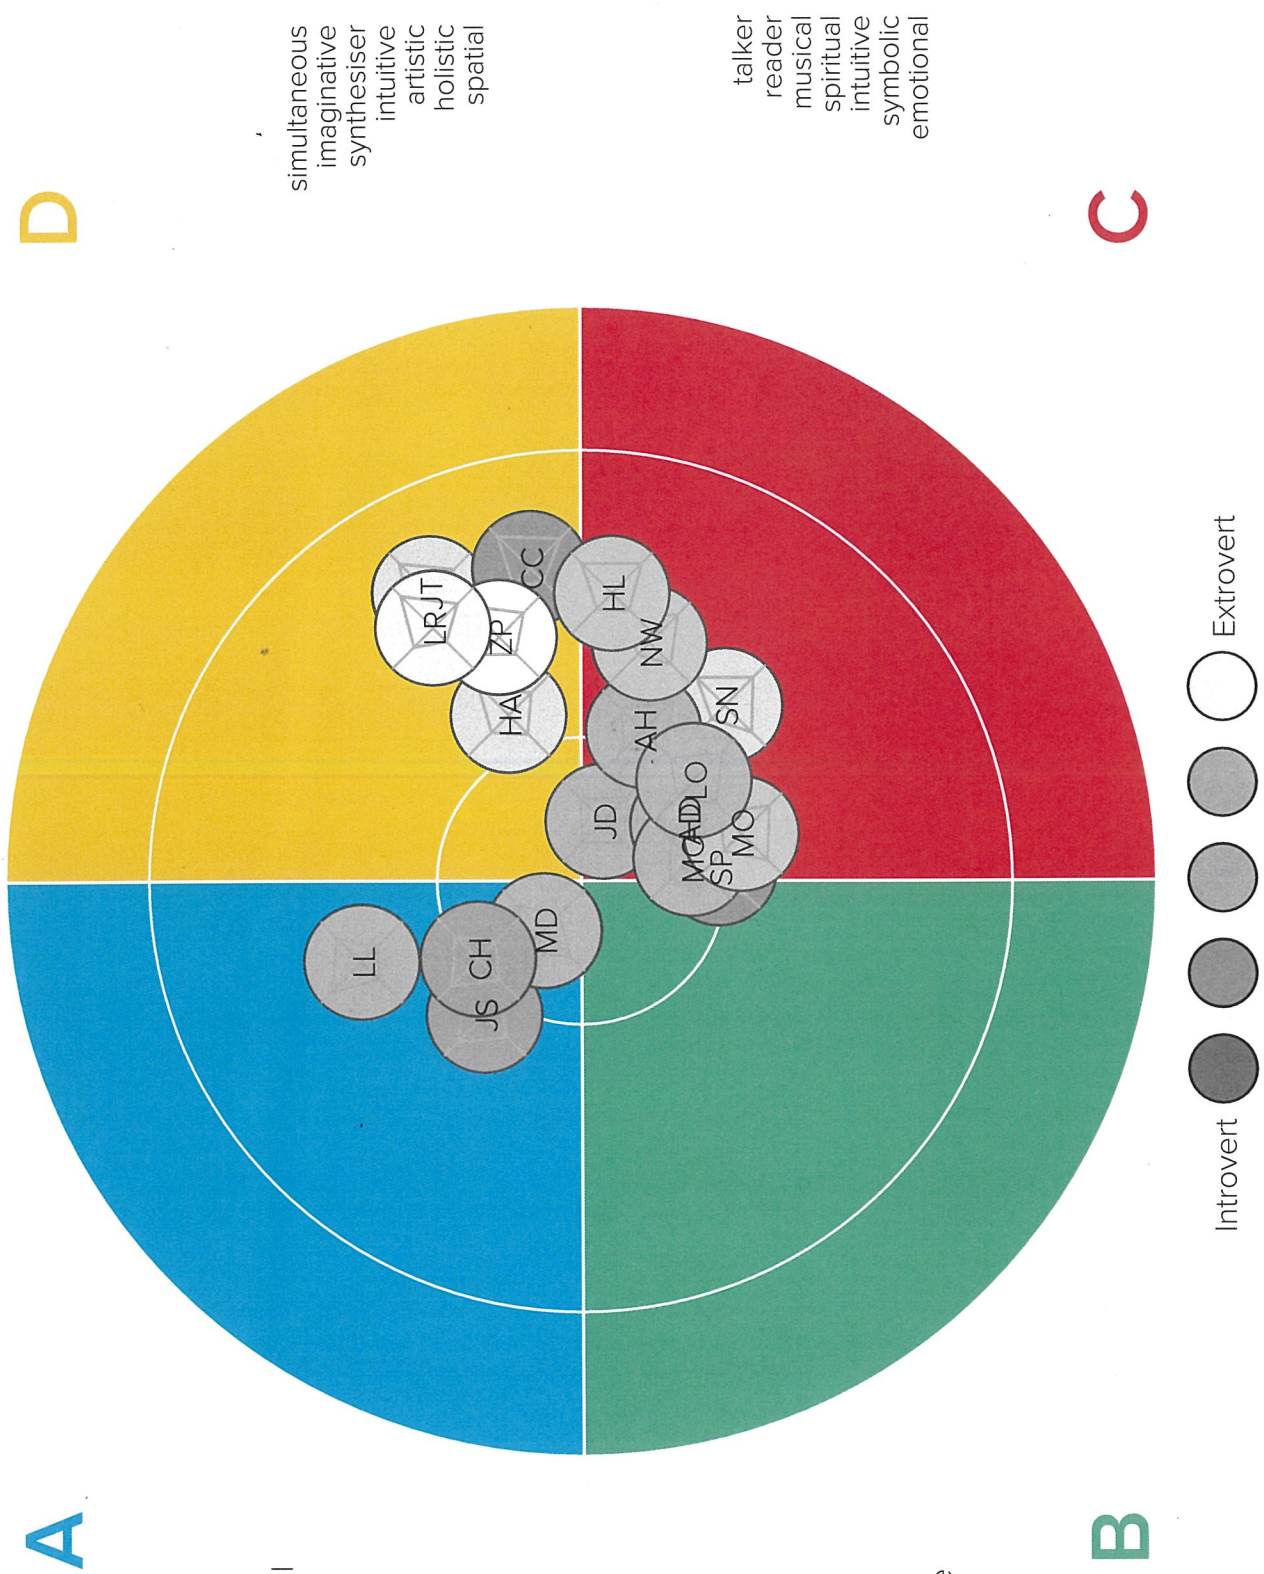

HBDI® Group Preference Map

A

mathematical
quantitative
analytical
rational
factual
critical
logical

B

reader
speaker
detailed
dominant
controlled
sequential
conservative

C

talker
reader
musical
spiritual
intuitive
symbolic
emotional

D

simultaneous
imaginative
synthesiser
intuitive
artistic
holistic
spatial

Introvert Extrovert